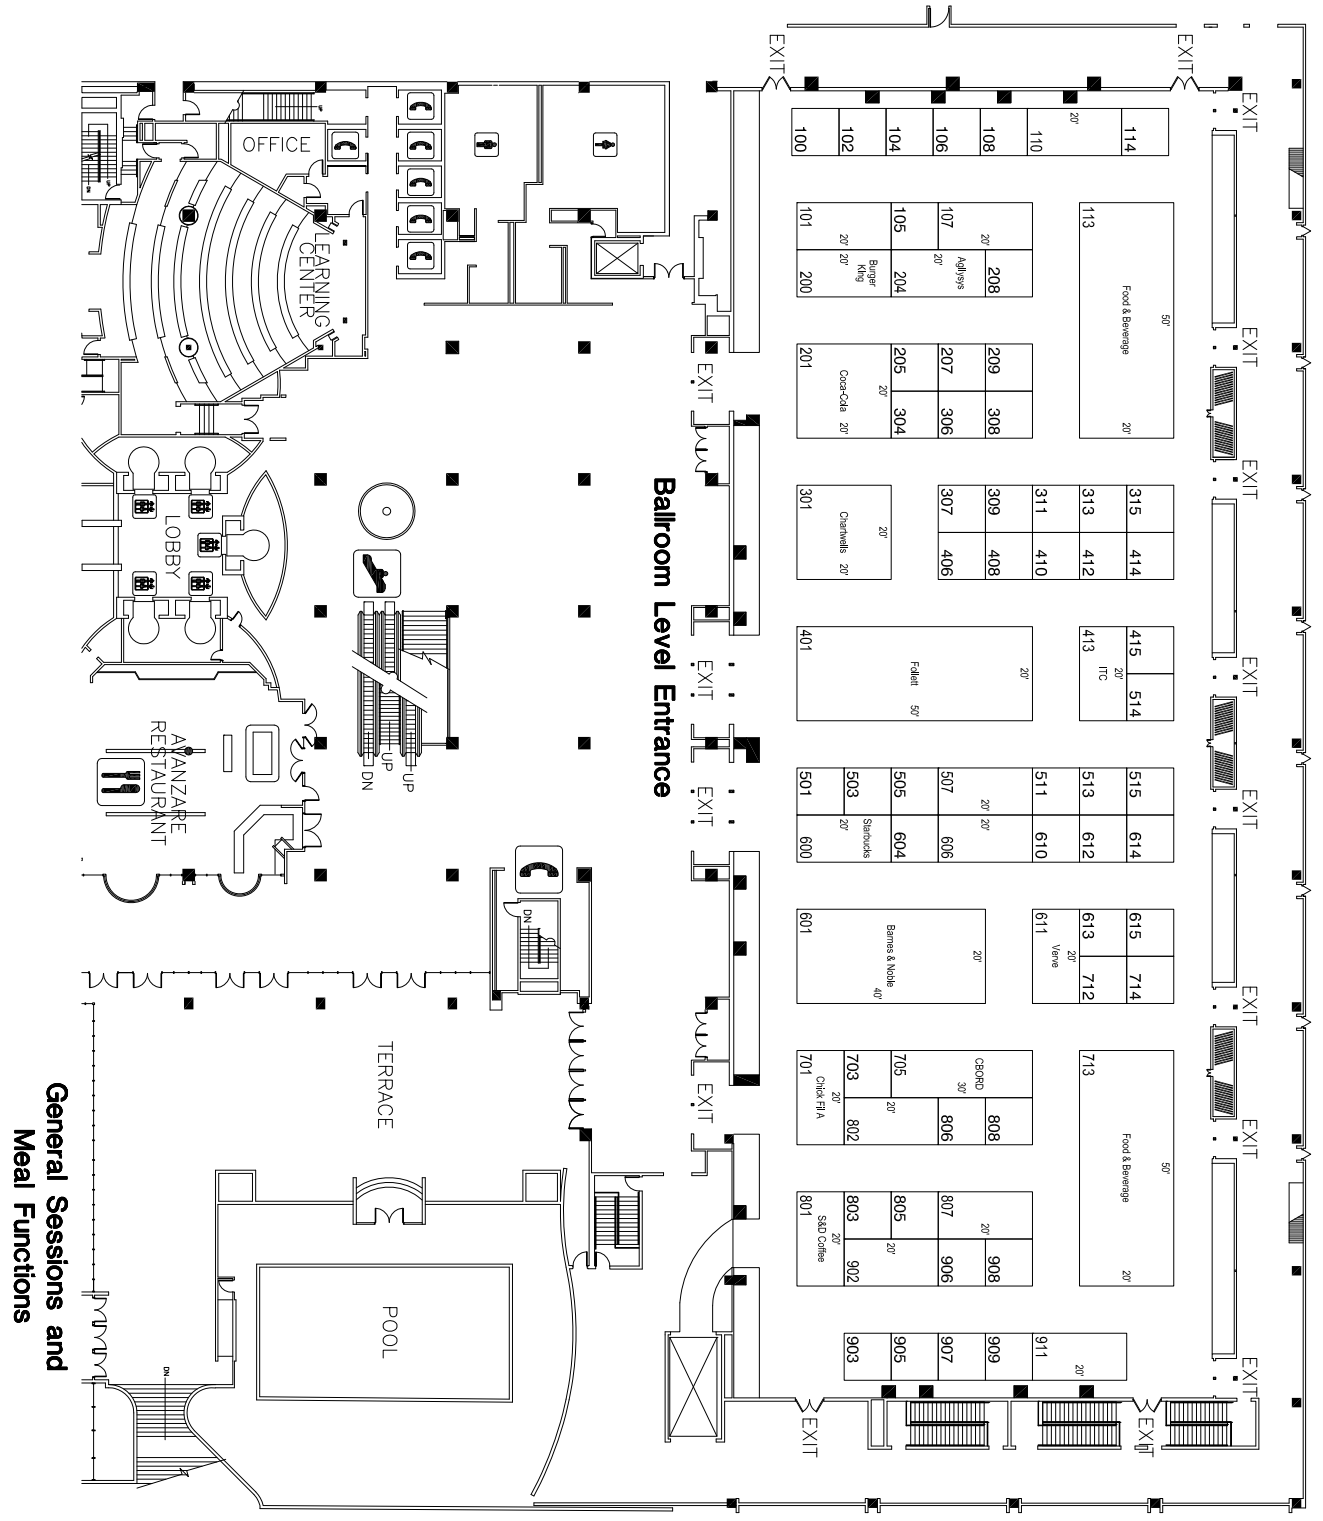

Ballroom Level Entrance

Inventory as of 11/07/2011

Dimension	Size	Qty	Sq-Ft
10'x10'	100	51	5,100
10'x20'	200	16	3,200
10'x30'	300	1	300
20'x20'	400	2	800
20'x40'	800	1	800
20'x50'	1,000	3	3,000
Totals:	74		13,200

NACAS

October 28 - 30, 2012

Hyatt Regency Atlanta • Centennial Ballroom
205 Peachtree Street NE, Atlanta, Georgia 30303-2924

General Sessions and Meal Functions